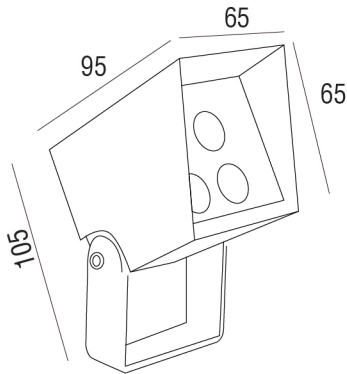

LC-WD-MB23-0611

FLOODLIGHT

DIMENSION (Unit mm.)

SPECIFICATION

Model	: LC-WD-MB23-0611
Light source	: LED Chip
Power	: 8W
Lumen	: 800 lm
Lumen/Watt	: 100 lm/W
CCT	: 3000K
CRI	: >80
Beam Angle	: 36°
Material	: Die-cast Aluminium
Color	: Dark Grey
Paint method	: Outdoor UV Spray Powder
Optical cover	: Safety glass lens
Adjustable	: Yes
IP	: 65
Driver Type	: Built-in LED Driver
Power Voltage	: 200-240V~ 50Hz
Power factor	: >0.96
Dimension (WxLxH)	: 65x65x105 mm.

PHOTOMETRIC DATA

ACCESSORY

Plastic spike included

Hex Wrench

Optional

Tree Strap (for small base)