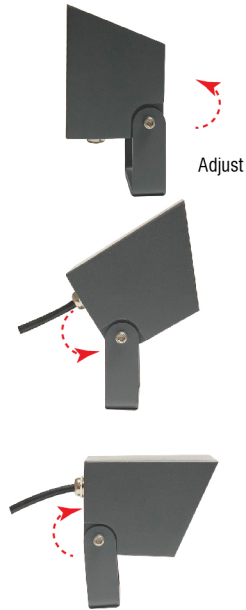

LC-WD-MB23-0611

FLOODLIGHT

DIMENSION (Unit mm.)

SPECIFICATION

Model	: LC-WD-MB23-0611
Light source	: LED Chip
Power	: 8W
Lumen	: 800 lm
Lumen/Watt	: 100 lm/W
CCT	: 3000K
CRI	: >80
Beam Angle	: 36°
Material	: Die-cast Aluminium
Color	: Dark Grey
Paint method	: Outdoor UV Spray Powder
Optical cover	: Safety glass lens
Adjustable	: Yes
IP	: 65
Driver Type	: Built-in LED Driver
Power Voltage	: 200-240V~ 50Hz
Power factor	: >0.96
Dimension (WxLxH)	: 65x65x105 mm.

PHOTOMETRIC DATA

ACCESSORY

Plastic spike included

Hex Wrench

Optional

Tree Strap (for small base)