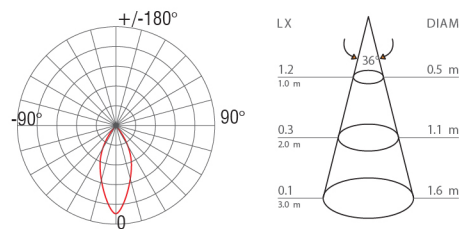

LC-WD-MB23-0611

FLOODLIGHT

DIMENSION (Unit mm.)

SPECIFICATION

Model	: LC-WD-MB23-0611
Light source	: LED Chip
Power	: 8W
Lumen	: 800 lm
Lumen/Watt	: 100 lm/W
CCT	: 3000K
CRI	: >80
Beam Angle	: 36°
Material	: Die-cast Aluminium
Color	: Dark Grey
Paint method	: Outdoor UV Spray Powder
Optical cover	: Safety glass lens
Adjustable	: Yes
IP	: 65
Driver Type	: Built-in LED Driver
Power Voltage	: 200-240V~ 50Hz
Power factor	: >0.96
Dimension (WxLxH)	: 65x65x105 mm.

PHOTOMETRIC DATA

ACCESSORY

Plastic spike included

Hex Wrench

Optional

Tree Strap (for small base)