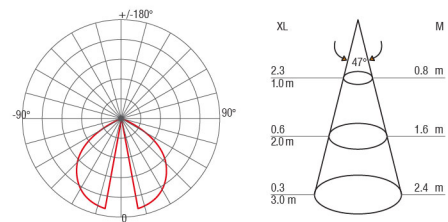

ARA MAXI

BOLLARD LIGHT

SPECIFICATION

Model	: ARA MAXI
Item No.	: 2140203
Light source	: LED Chip
Power	: 15W
Lumen	: 1500 lm
Lumen/Watt	: 100 lm/W
CCT	: 3000K
CRI	: >80
Beam Angle	: 47°
Material	: Die-cast Aluminium
Color	: Anthracite
Paint method	: Outdoor UV Spray Powder
Optical cover	: Safety glass lens
Adjustable	: -
IP	: 65
Driver Type	: Driver on Board
Power Voltage	: 200-240V~ 50Hz
Power factor	: >0.96
Dimension (WxLxH)	: 272x272x650 mm.

DIMENSION (Unit mm.)

PHOTOMETRIC DATA

ACCESSORY

+ Installation Manual