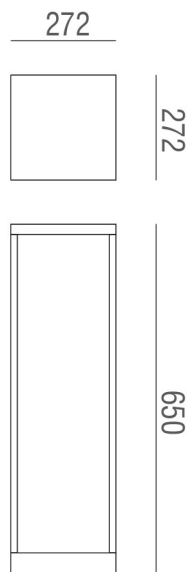

ARA MAXI

BOLLARD LIGHT

SPECIFICATION

Model	: ARA MAXI
Item No.	: 2140203
Light source	: LED Chip
Power	: 15W
Lumen	: 1500 lm
Lumen/Watt	: 100 lm/W
CCT	: 3000K
CRI	: >80
Beam Angle	: 47°
Material	: Die-cast Aluminium
Color	: Anthracite
Paint method	: Outdoor UV Spray Powder
Optical cover	: Safety glass lens
Adjustable	: -
IP	: 65
Driver Type	: Driver on Board
Power Voltage	: 200-240V~ 50Hz
Power factor	: >0.96
Dimension (WxLxH)	: 272x272x650 mm.

DIMENSION (Unit mm.)

PHOTOMETRIC DATA

ACCESSORY

+ Installation Manual