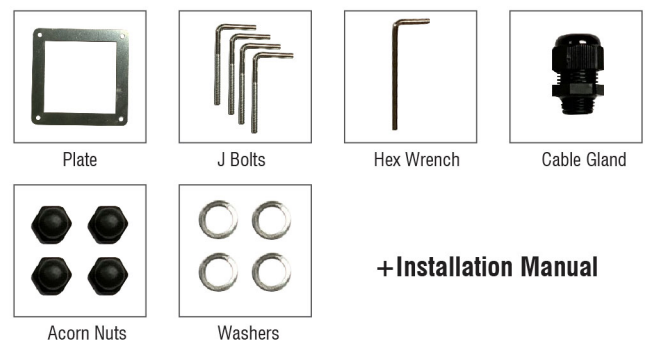

ARA MAXI

BOLLARD LIGHT

SPECIFICATION

Model	: ARA MAXI
Item No.	: 2140203
Light source	: LED Chip
Power	: 15W
Lumen	: 1500 lm
Lumen/Watt	: 100 lm/W
CCT	: 3000K
CRI	: >80
Beam Angle	: 47°
Material	: Die-cast Aluminium
Color	: Anthracite
Paint method	: Outdoor UV Spray Powder
Optical cover	: Safety glass lens
Adjustable	: -
IP	: 65
Driver Type	: Driver on Board
Power Voltage	: 200-240V~ 50Hz
Power factor	: >0.96
Dimension (WxLxH)	: 272x272x650 mm.

DIMENSION (Unit mm.)

PHOTOMETRIC DATA

ACCESSORY

+ Installation Manual