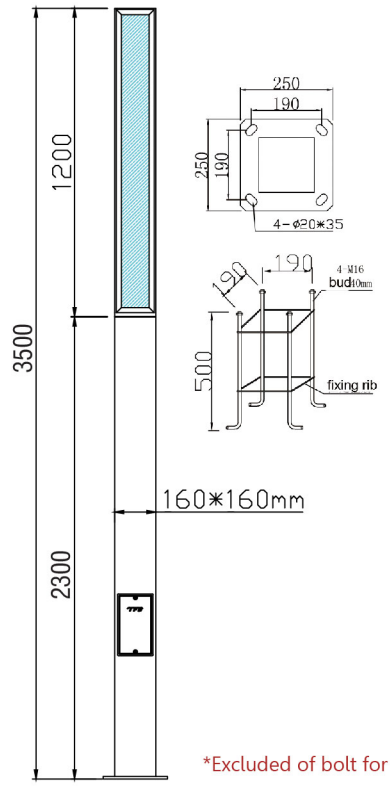

LC-WD-T1098-PEAR PATTERN GLASS

GARDEN LIGHT

OSRAM
CHIP LED

50
WATT

IP65

ALUMINIUM
MATERIAL

MW
MEAN WELL
DRIVER

MATT
ANTHRACITE
COLOR

SPECIFICATION

Model	: LC-WD-T1098-PEAR PATTERN GLASS
Light source	: Osram LED
Power	: 50W
Lumen	: 6300 lm
Lumen/Watt	: 126 lm/W
CCT	: 3000K
CRI	: >80
Beam Angle	: -
Material	: Aluminium
Color	: Matt Anthracite (V322401S)
Paint method	: Outdoor UV Spray Powder
Optical cover	: Pear Pattern glass
Adjustable	: -
IP	: 65
Driver Type	: Internal Driver
Surge Protection	: 6kV
Power Voltage	: 100-240 VAC 50Hz
Power factor	: >0.96
Dimension (WxLxH)	: 160x160x3500 mm.
Total Height	: 3500 mm.

DIMENSION (Unit mm.)

*Excluded of bolt for fixing with ground

PHOTOMETRIC DATA