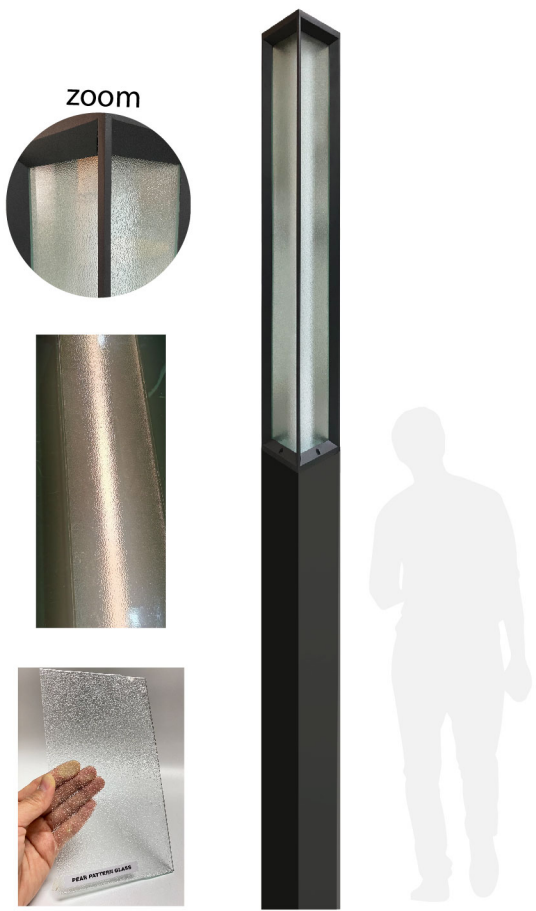

LC-WD-T1098-PEAR PATTERN GLASS

GARDEN LIGHT

OSRAM
CHIP LED

50
WATT

IP65

ALUMINIUM
MATERIAL

MW
MEAN WELL
DRIVER

MATT
ANTHRACITE
COLOR

SPECIFICATION

Model	: LC-WD-T1098-PEAR PATTERN GLASS
Light source	: Osram LED
Power	: 50W
Lumen	: 6300 lm
Lumen/Watt	: 126 lm/W
CCT	: 3000K
CRI	: >80
Beam Angle	: -
Material	: Aluminium
Color	: Matt Anthracite (V322401S)
Paint method	: Outdoor UV Spray Powder
Optical cover	: Pear Pattern glass
Adjustable	: -
IP	: 65
Driver Type	: Internal Driver
Surge Protection	: 6kV
Power Voltage	: 100-240 VAC 50Hz
Power factor	: >0.96
Dimension (WxLxH)	: 160x160x3500 mm.
Total Height	: 3500 mm.