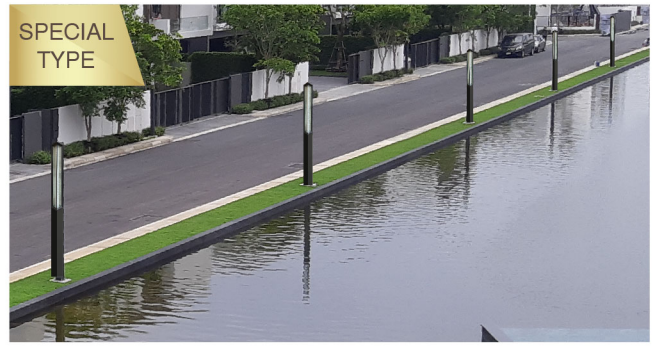

LC-WD-T1098-PEAR PATTERN GLASS

GARDEN LIGHT

OSRAM
CHIP LED

50
WATT

IP65

ALUMINIUM
MATERIAL

MW
MEAN WELL
DRIVER

MATT
ANTHRACITE
COLOR

SPECIFICATION

Model	: LC-WD-T1098-PEAR PATTERN GLASS
Light source	: Osram LED
Power	: 50W
Lumen	: 6300 lm
Lumen/Watt	: 126 lm/W
CCT	: 3000K
CRI	: >80
Beam Angle	: -
Material	: Aluminium
Color	: Matt Anthracite (V322401S)
Paint method	: Outdoor UV Spray Powder
Optical cover	: Pear Pattern glass
Adjustable	: -
IP	: 65
Driver Type	: Internal Driver
Surge Protection	: 6kV
Power Voltage	: 100-240 VAC 50Hz
Power factor	: >0.96
Dimension (WxLxH)	: 160x160x3500 mm.
Total Height	: 3500 mm.